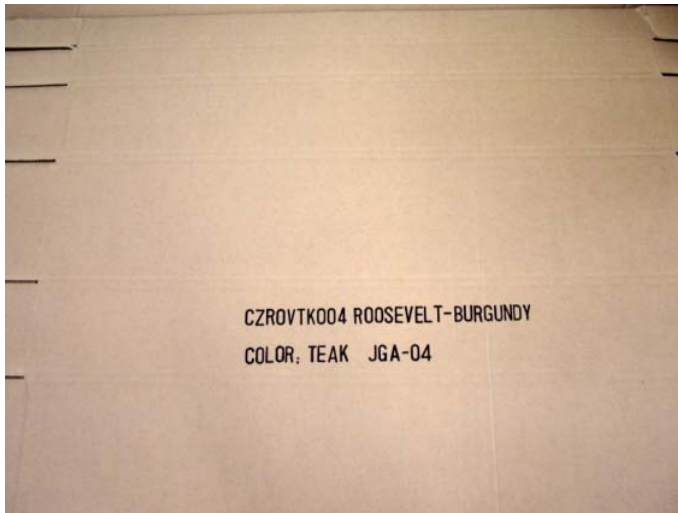

Inspection Summary
<p>1) 1x20'ft container with 28 tables will be shipped on 20-May-09, the port of loading will be Yantian, China.</p> <p>2) Shipment details:</p> <ul style="list-style-type: none">- 7 sets x Vail / CZVALP001 / Pecan (Felt: 3xGreen, 2xRed, 2xBurgundy)- 7 sets x Hamilton / CZHAMOAK002 / Oak (Felt: 4xGreen, 2xBlue, 1xBurgundy)- 7 sets x Turnberry / CZTURMAH003 / Mahogany (Felt: 3xGreen, 2xRed, 2xBurgundy)- 7 sets x Roosevelt / CZROVTK004 / Teak (Felt: 3xGreen, 2xCamel, 2xBurgundy) <p>3) According to the factory, you had been told that 1xManhattan table would be shipped by LCL shipment at end of May.</p>

Inspection Results and Photos
<p>1) The Manhattan table was not ready yet.</p> <p>2) 1x20'ft container with 28 tables are finished and all accessories are ready in the warehouse.</p> <p>3) Because all tables and accessories were unpacked, the method of inspection was checked group by group.</p> <p>4) We found some faults on the cartons. We checked each part of the table (e.g., legs, pockets, rails, hardware etc.). There were no visible cracks or scratches on any of the tables we inspected.</p> <p>5) Factory did not pack our tables today; they were busy loading 1x40'ft shipment for another customer. I took photos of loading that shipment for your reference.</p> <p>Please refer to the photos as follows:</p>