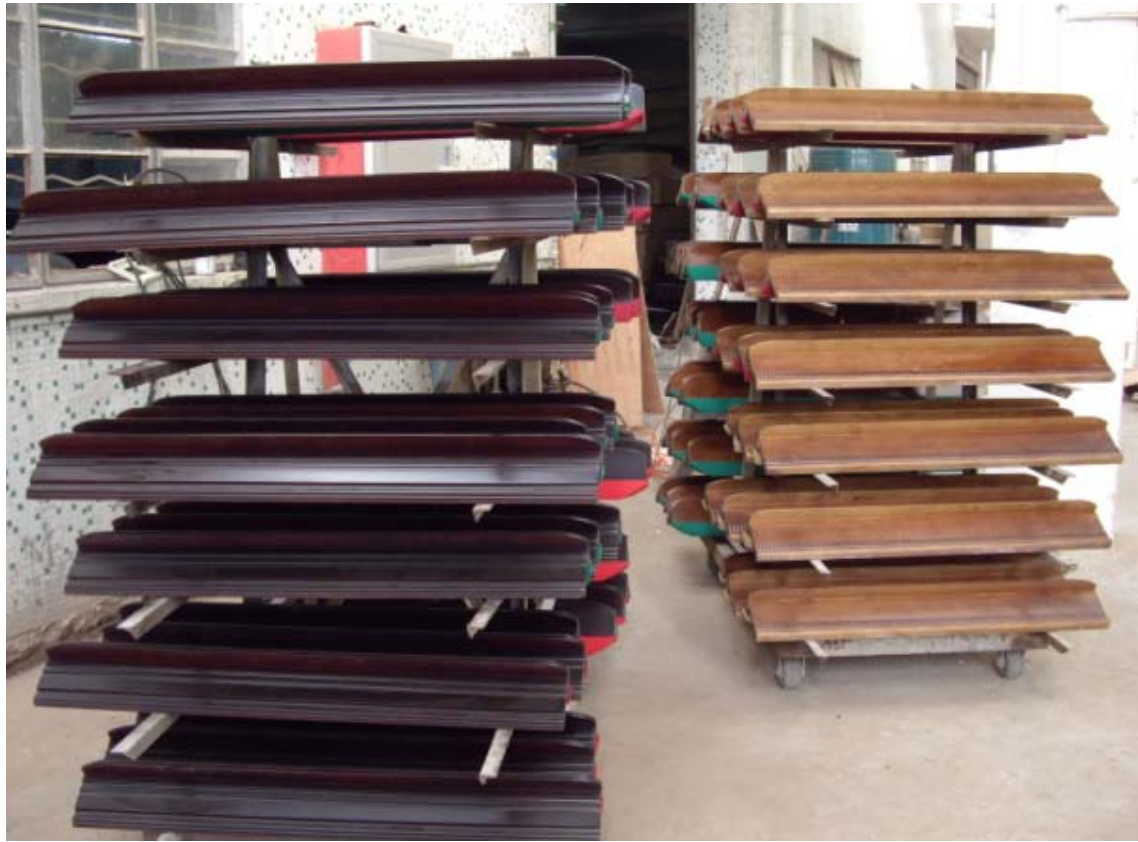

JitVerify Services Ltd.

Tel. : 1-443-534-7671

Email : info@jitverify.com

Website : www.jitverify.com